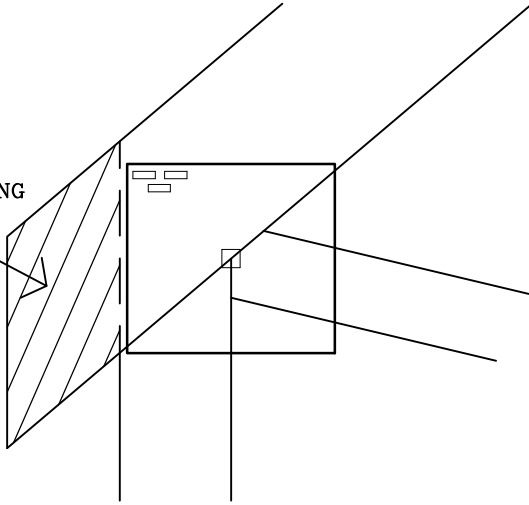

PLATE LOCATION ON WEB JOINTS

TRIMMABLE OVERHANG

TRIMMABLE OVERHANG

TRIMMABLE OVERHANG

155 Harlem Ave
North Building, 4th Floor
Glenview, IL 60025

NOTES:

- LOCATES PLATE CORNER OR FLUSH EDGE.
- LOCATES PLATE CENTER.