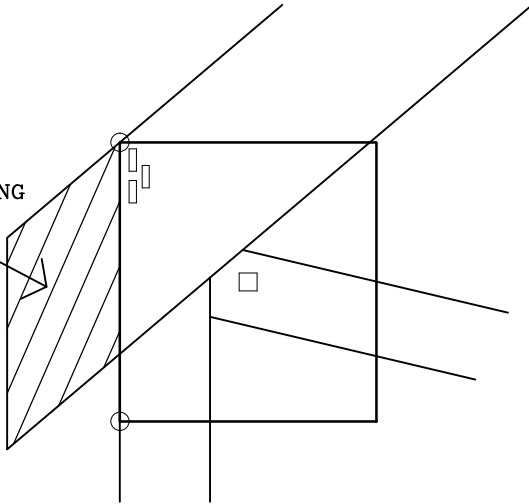

PLATE LOCATION ON WEB JOINTS

TRIMMABLE OVERHANG

TRIMMABLE OVERHANG

TRIMMABLE OVERHANG

155 Harlem Ave
North Building, 4th Floor
Glenview, IL 60025

NOTES:

- LOCATES PLATE CORNER OR FLUSH EDGE.
- LOCATES PLATE CENTER.