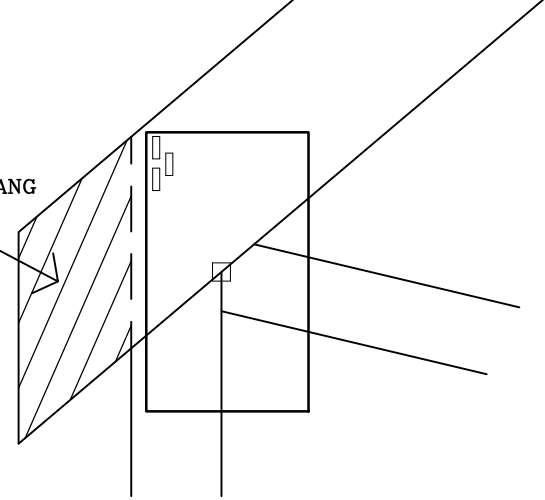

PLATE LOCATION ON WEB JOINTS

TRIMMABLE OVERHANG

TRIMMABLE OVERHANG

TRIMMABLE OVERHANG

155 Harlem Ave
North Building, 4th Floor
Glenview, IL 60025

NOTES:

- LOCATES PLATE CORNER OR FLUSH EDGE.
- LOCATES PLATE CENTER.