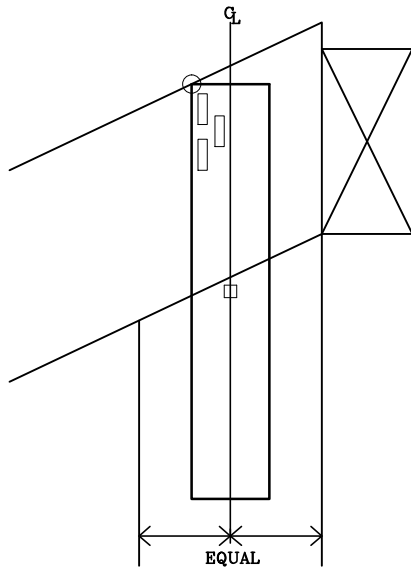

# PLATE LOCATION ON WEB JOINTS

- NOTES:  
 ○ LOCATES PLATE CORNER OR FLUSH EDGE.  
 □ LOCATES PLATE CENTER.

155 Harlem Ave  
 North Building, 4th Floor  
 Glenview, IL 60025

TYPICAL LOCATIONS

160  
 H

PAGE 3 OF 4