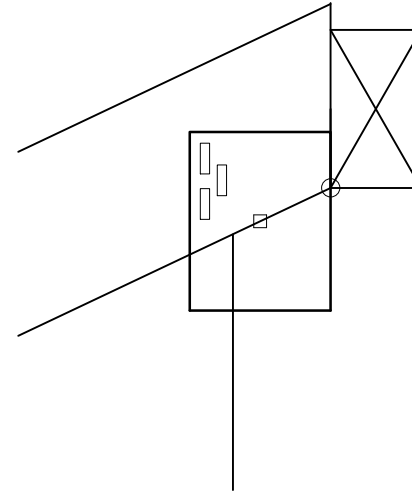

# PLATE LOCATION ON WEB JOINTS

- NOTES:  
 ○ LOCATES PLATE CORNER OR FLUSH EDGE.  
 □ LOCATES PLATE CENTER.

155 Harlem Ave  
 North Building, 4th Floor  
 Glenview, IL 60025

TYPICAL LOCATIONS

160  
 H

PAGE 3 OF 4