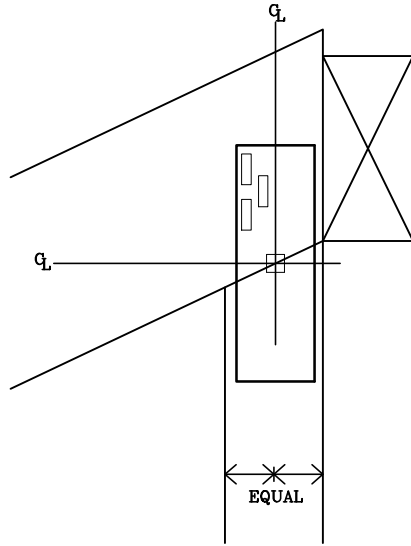

# PLATE LOCATION ON WEB JOINTS

- NOTES:  
 ○ LOCATES PLATE CORNER OR FLUSH EDGE.  
 □ LOCATES PLATE CENTER.

155 Harlem Ave  
 North Building, 4th Floor  
 Glenview, IL 60025

TYPICAL LOCATIONS

160  
 H

PAGE 3 OF 4