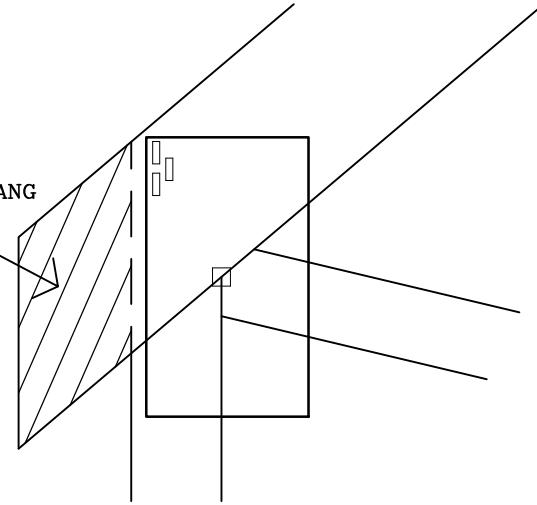

# PLATE LOCATION ON WEB JOINTS

TRIMMABLE OVERHANG

TRIMMABLE OVERHANG

TRIMMABLE OVERHANG

**NOTES:**

- LOCATES PLATE CORNER OR FLUSH EDGE.
- LOCATES PLATE CENTER.

13389 Lakefront Drive  
Earth City, MO 63045

TYPICAL LOCATIONS