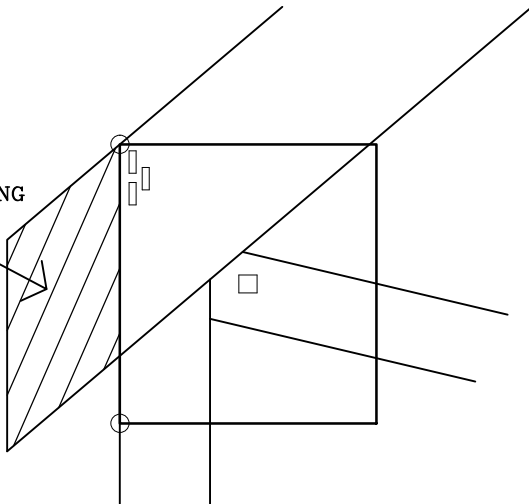

# PLATE LOCATION ON WEB JOINTS

TRIMMABLE OVERHANG

TRIMMABLE OVERHANG

TRIMMABLE OVERHANG

**NOTES:**

- LOCATES PLATE CORNER OR FLUSH EDGE.
- LOCATES PLATE CENTER.

13389 Lakefront Drive  
Earth City, MO 63045

TYPICAL LOCATIONS