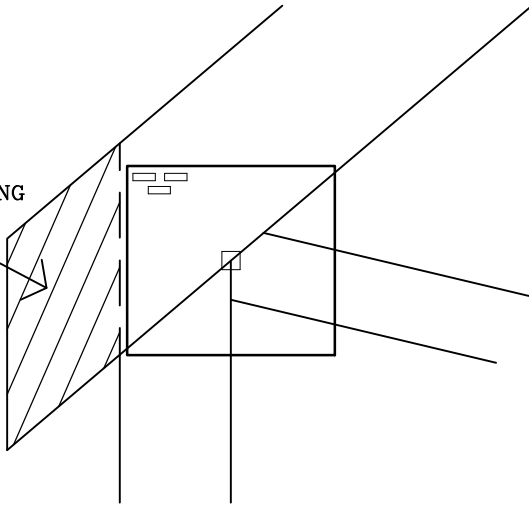

# PLATE LOCATION ON WEB JOINTS

TRIMMABLE OVERHANG

TRIMMABLE OVERHANG

TRIMMABLE OVERHANG

**NOTES:**

- LOCATES PLATE CORNER OR FLUSH EDGE.
- LOCATES PLATE CENTER.

13389 Lakefront Drive  
Earth City, MO 63045

TYPICAL LOCATIONS