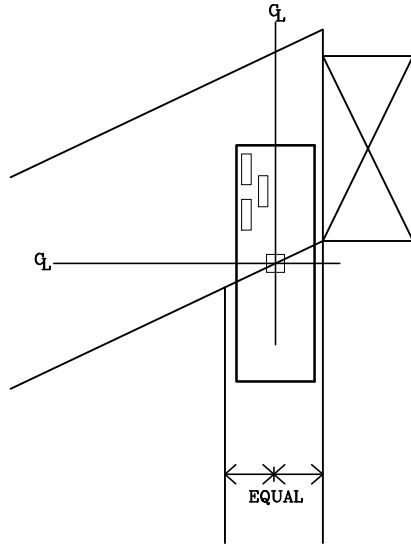

# PLATE LOCATION ON WEB JOINTS

- NOTES:  
 ○ LOCATES PLATE CORNER OR FLUSH EDGE.  
 □ LOCATES PLATE CENTER.

13389 Lakefront Drive  
Earth City, MO 63045

TYPICAL LOCATIONS

160  
H

PAGE 3 OF 4

DATE 10/01/14