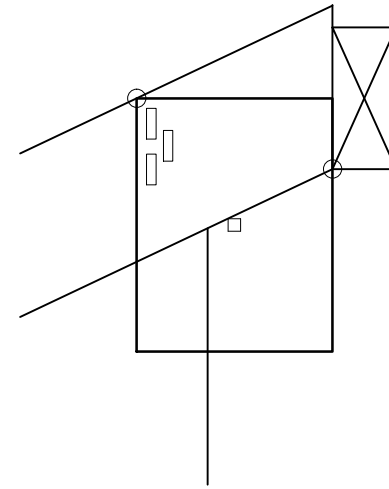

# PLATE LOCATION ON WEB JOINTS

- NOTES:  
 ○ LOCATES PLATE CORNER OR FLUSH EDGE.  
 □ LOCATES PLATE CENTER.

13389 Lakefront Drive  
Earth City, MO 63045

TYPICAL LOCATIONS

160  
H

PAGE 3 OF 4

DATE 10/01/14