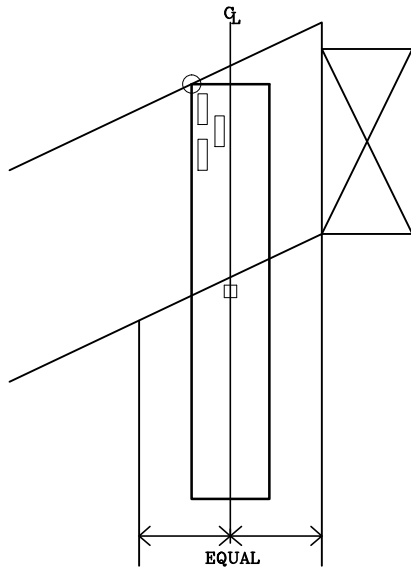

# PLATE LOCATION ON WEB JOINTS

- NOTES:  
 ○ LOCATES PLATE CORNER OR FLUSH EDGE.  
 □ LOCATES PLATE CENTER.

13389 Lakefront Drive  
Earth City, MO 63045

TYPICAL LOCATIONS

160  
H

PAGE 3 OF 4

DATE 10/01/14