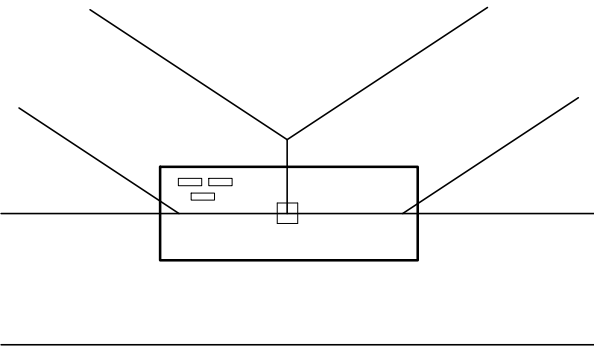

PLATE LOCATION ON WEB JOINTS

NOTE: ALL WEBS ARE THE SAME SIZE.

NOTE: ALL WEBS ARE THE SAME SIZE.

NOTE: ALL WEBS ARE NOT THE SAME SIZE.

13389 Lakefront Drive
Earth City, MO 63045

- NOTES:
 ○ LOCATES PLATE CORNER OR FLUSH EDGE.
 □ LOCATES PLATE CENTER.