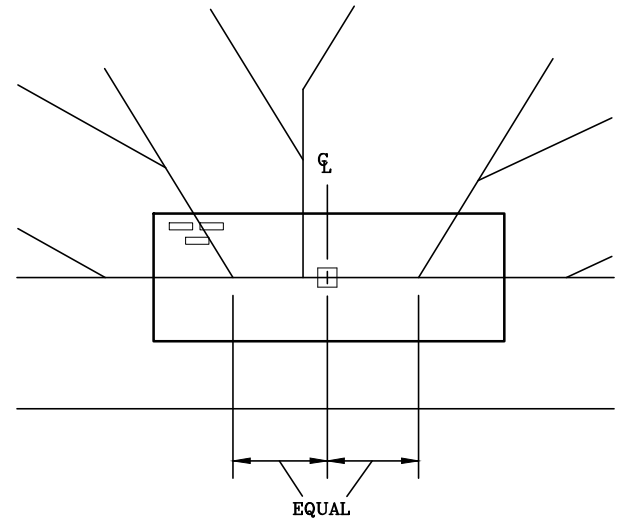

PLATE LOCATION ON WEB JOINTS

NOTE: ALL WEBS ARE THE SAME SIZE.

NOTE: ALL WEBS ARE THE SAME SIZE.

NOTE: ALL WEBS ARE NOT THE SAME SIZE.

13389 Lakefront Drive
Earth City, MO 63045

- NOTES:
 ○ LOCATES PLATE CORNER OR FLUSH EDGE.
 □ LOCATES PLATE CENTER.