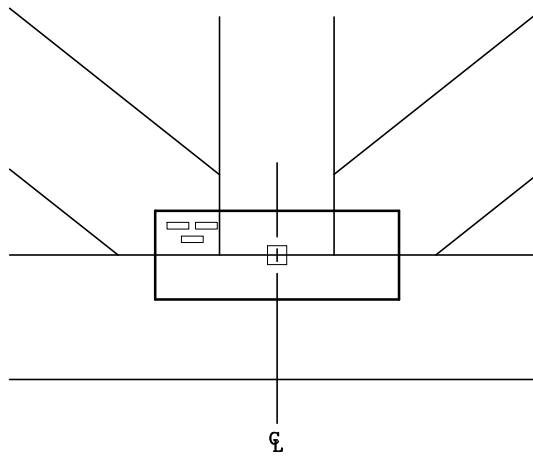

PLATE LOCATION ON WEB JOINTS

NOTE: ALL WEBS ARE THE SAME SIZE.

NOTE: ALL WEBS ARE THE SAME SIZE.

NOTE: ALL WEBS ARE NOT THE SAME SIZE.

13389 Lakefront Drive
Earth City, MO 63045

- NOTES:
 ○ LOCATES PLATE CORNER OR FLUSH EDGE.
 □ LOCATES PLATE CENTER.