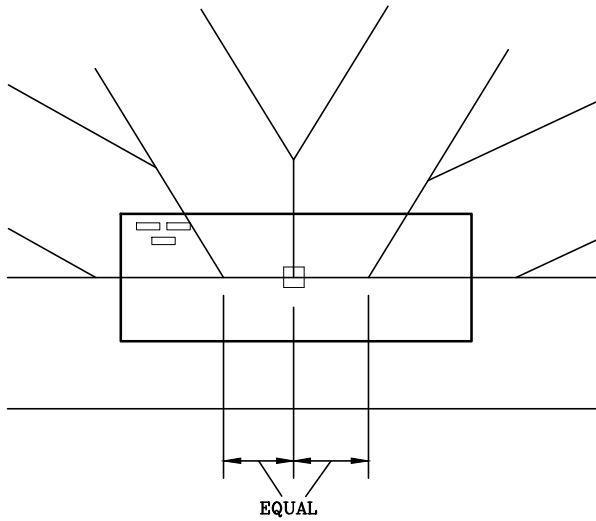

PLATE LOCATION ON WEB JOINTS

NOTE: ALL WEBS ARE THE SAME SIZE.

NOTE: ALL WEBS ARE THE SAME SIZE.

NOTE: ALL WEBS ARE NOT THE SAME SIZE.

13389 Lakefront Drive
Earth City, MO 63045

- NOTES:
 ○ LOCATES PLATE CORNER OR FLUSH EDGE.
 □ LOCATES PLATE CENTER.