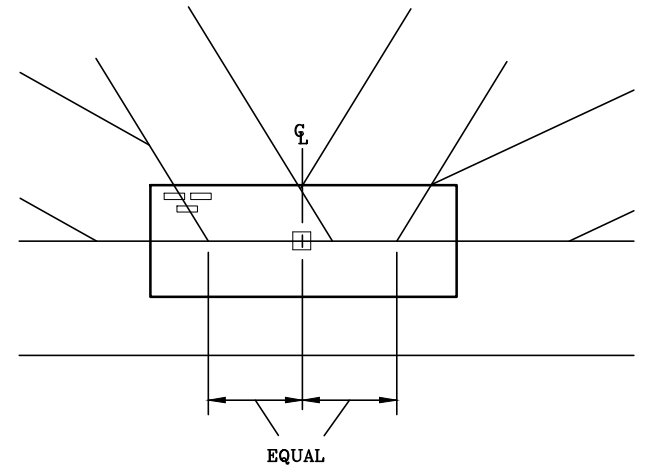

PLATE LOCATION ON WEB JOINTS

NOTE: ALL WEBS ARE THE SAME SIZE.

NOTE: ALL WEBS ARE THE SAME SIZE.

NOTE: ALL WEBS ARE NOT THE SAME SIZE.

13389 Lakefront Drive
Earth City, MO 63045

- NOTES:
 ○ LOCATES PLATE CORNER OR FLUSH EDGE.
 □ LOCATES PLATE CENTER.