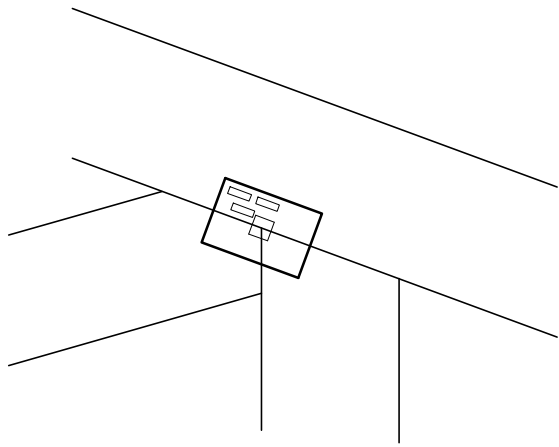

PLATE LOCATION ON WEB JOINTS

NOTE: ALL WEBS ARE THE SAME SIZE.

NOTE: ALL WEBS ARE THE SAME SIZE.

NOTE: ALL WEBS ARE NOT THE SAME SIZE.

13389 Lakefront Drive
Earth City, MO 63045

- NOTES:
 ○ LOCATES PLATE CORNER OR FLUSH EDGE.
 □ LOCATES PLATE CENTER.