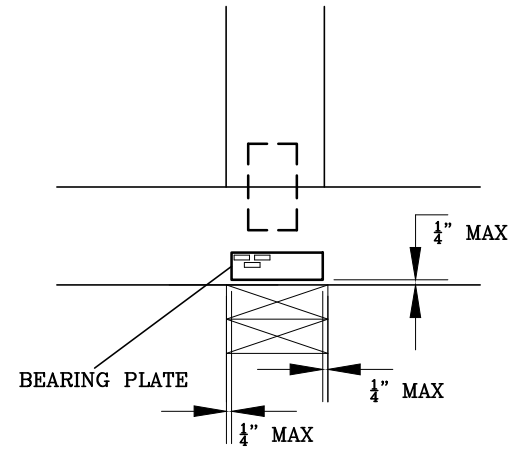

BEARING PLATE LOCATION DETAILS

13389 Lakefront Drive
Earth City, MO 63045

BEARING PLATE

160
BP

PAGE 1 OF 1

DATE 10/01/14