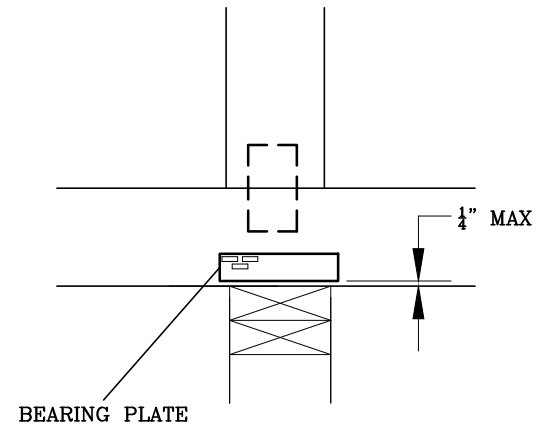

BEARING PLATE LOCATION DETAILS

13389 Lakefront Drive
Earth City, MO 63045

BEARING PLATE

160
BP

PAGE 1 OF 1

DATE 10/01/14