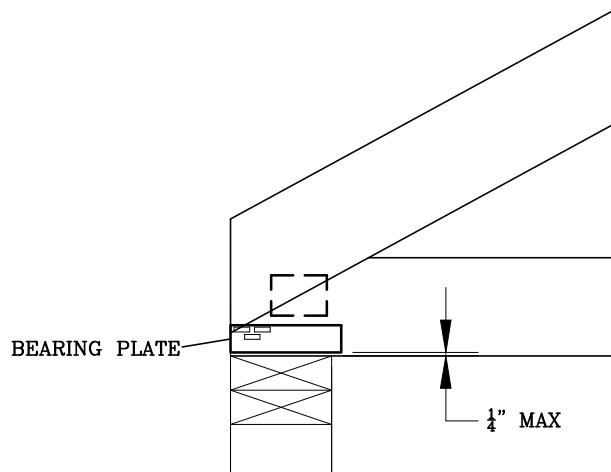

BEARING PLATE LOCATION DETAILS

13389 Lakefront Drive
Earth City, MO 63045

BEARING PLATE

160
BP

PAGE 1 OF 1

DATE 10/01/14