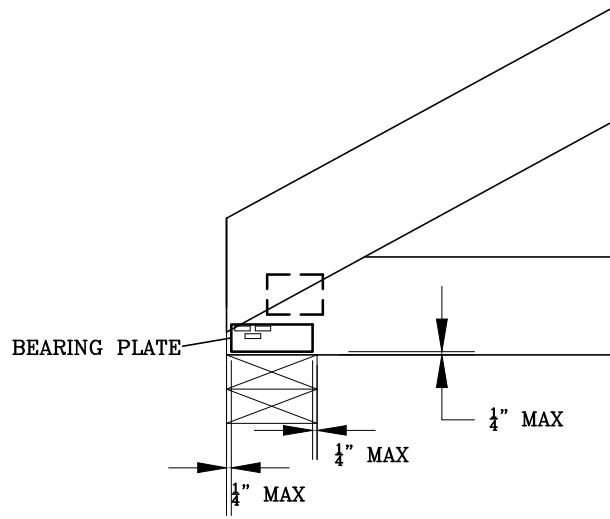

BEARING PLATE LOCATION DETAILS

13389 Lakefront Drive
Earth City, MO 63045

BEARING PLATE

160
BP

PAGE 1 OF 1

DATE 10/01/14